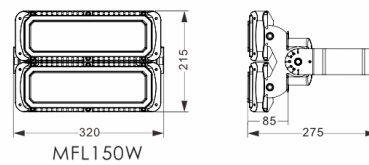

LED DC lamp 48V

Nom. Syst. Power	75w/150w
Input	48 VDC
Lumen Ouput	9500 lm, 19000lm
Storage temp.	-40 .. 80C
Operating temp	-25 .. 50C
Colour	5700K
Weight	3 kg, 4,2 kg
Lens	110 degree
Marks	IP65, IK08
CE, F-mark	Yes
Life tine	80.000 hrs (75%)