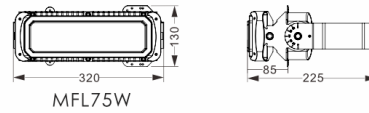

LED DC lamp 48V

Nom. Syst. Power	75w/150w
Input	48 VDC
Lumen Ouput	9500 lm, 19000lm
Storage temp.	-40 .. 80C
Operating temp	-25 .. 50C
Colour	5700K
Weight	3 kg, 4,2 kg
Lens	110 degree
Marks	IP65, IK08
CE, F-mark	Yes
Life tine	80.000 hrs (75%)